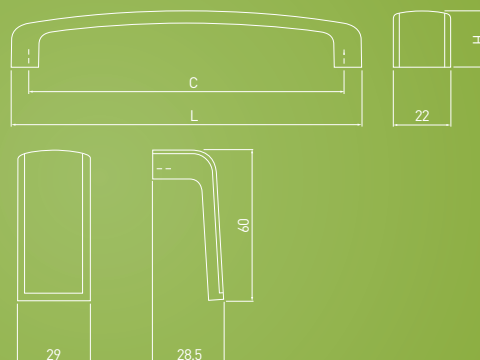

MONZA

C	L	H	stal szczotkowana / chrom brushed steel / chrome шлифованная сталь / хром	biały / chrom white / chrome белый / хром	czarny / chrom black / chrome чёрный / хром
16	29	28.5	UZ-MONZA16-06	UZ-MONZA16-10	UZ-MONZA16-20
160	178	29	UZ-MONZA160-06	UZ-MONZA160-10	UZ-MONZA160-20
256	274	33	UZ-MONZA256-06	UZ-MONZA256-10	UZ-MONZA256-20
384	402	34	UZ-MONZA384-06	UZ-MONZA384-10	UZ-MONZA384-20