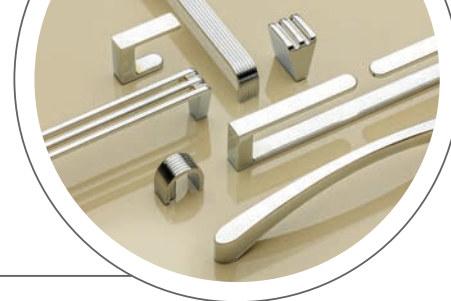

NADAJEMY STYL TWOIM MEBLOM WE MAKE YOUR FURNITURE STYLISH ПРИДАЕМ СТИЛЬ ТВОЕЙ МЕБЕЛИ

Kolekcja GTV, to pełne portfolio uchwytów do wszystkich rodzajów pomieszczeń, urządzonych w najróżniejszych stylach. W naszej ofercie znajdują Państwo uchwyty klasyczne, glamour, retro czy nowoczesne. Przykładamy szczególną wagę tak do jakości wykonania, jak i funkcjonalności wzornictwa. Najnowsze wzory uchwytów zostały zaprojektowane zgodnie z aktualnymi trendami i wzbogacone o najmodniejsze kolory sezonu: biały, czarny, tytan szczotkowany oraz czarny chrom. Chcąc ułatwić Państwu pracę z produktami, na stronie firmowej GTV, udostępniliśmy bryły 3D uchwytów oraz stworzyliśmy darmową aplikację Intiario, dzięki której za pomocą telefonu lub tabletu mogą Państwo sprawdzić jak wygląda uchwyt na froncie mebli.

The GTV collection is a full range of handles that are designed to fit different furniture types and styles. Our offer consists of various decorative styles, from classical, retro to glamour, modern. We value the quality and design of the products we create. Our handles are designed in line with the latest trends and in the most fashionable colors: white, black, brushed titanium and black chrome. To assist You, we have uploaded 3D models of our handles on our website www.gtv.com.pl. To provide You, with more ideas, we have included our products in the Intiario app. It's a simple tool, that will help You find Your desired handle design. Download the app, choose a handle model and using Your smartphone or tablet, find out how it will present on Your furniture.

Компания GTV представляет широкое портфолио мебельных ручек для помещений в самых разнообразных стилях: начиная от классики и ретро, и, заканчивая современным минимализмом. Качество исполнения и функциональность имеют для нас равное значение. Новые серии ручек были спроектированы в соответствии с актуальными трендами в мебельной отрасли. Представлена более богатая цветовая гамма: коллекцию дополнили ручки в белом и черном цветах, а также в популярных в этом сезоне шлифованном титане и черном хроме. С целью облегчить работу проектантов с нашими продуктами мы создали бесплатное приложение Intiario — теперь с помощью смартфона или планшета можно проверить как будут выглядеть ручки на фасадах Вашей мебели. А также мы подготовили для наших клиентов 3D чертежи ручек, которые доступны на сайте GTV.